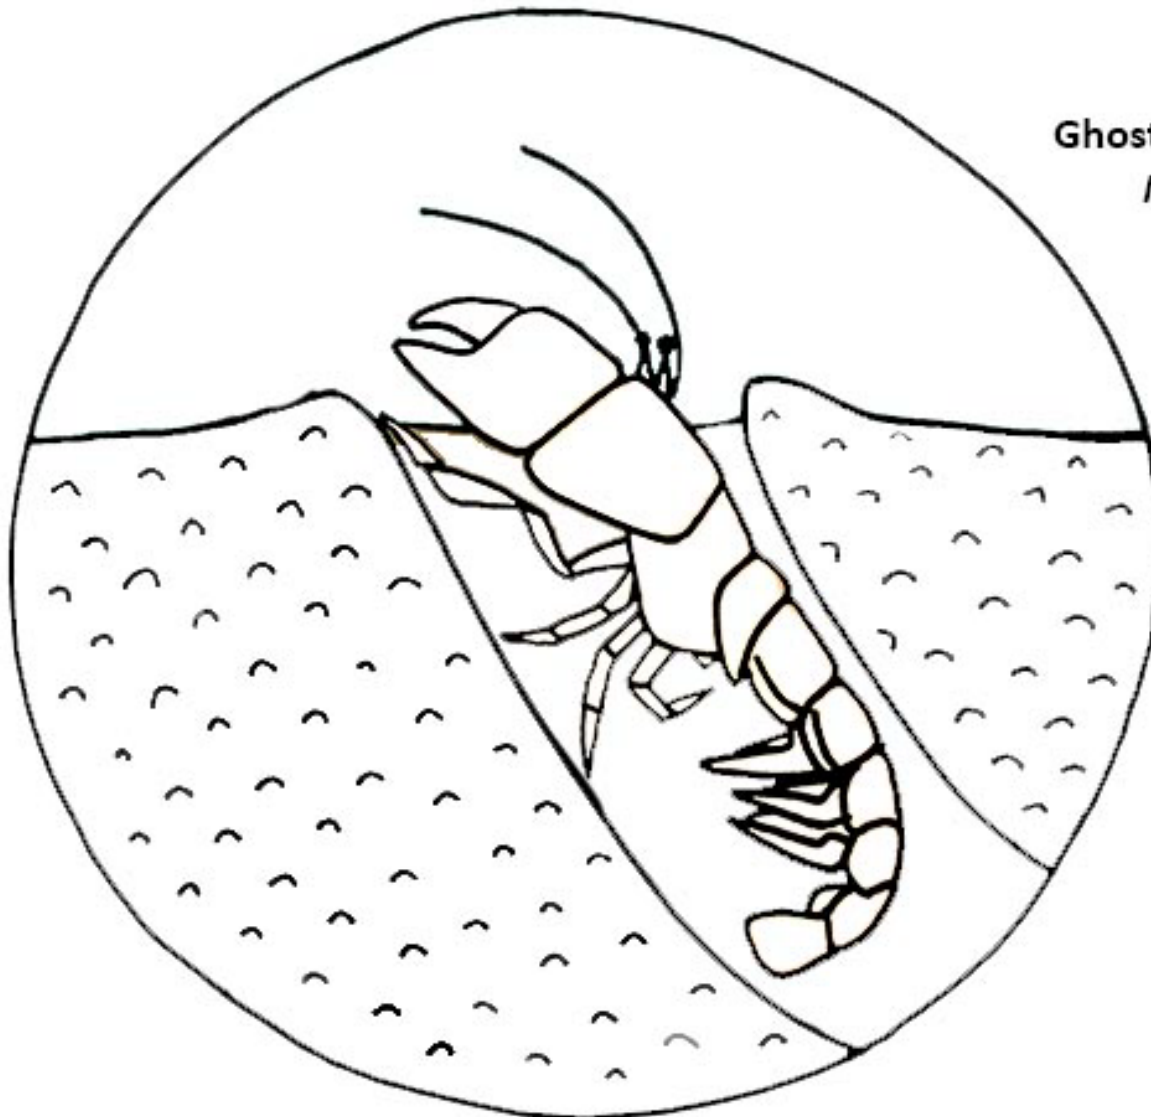

Under the mud...

Some SALT MARSH species dig tunnels, while others create vast underground burrows! As they move and mix sediment, these animals provide homes and food for others.

**Cabrillo
Marine
Aquarium**

Ghost Shrimp

Neotrypaea californiensis

Tunnels around almost ALL of the time

Can survive up to 6 days without oxygen

Other animals eat leftover plankton and detritus

3720 STEPHEN M. WHITE DRIVE • SAN PEDRO, CALIFORNIA 90731
PHONE 310-548-7562 • FAX 310-548-2649 • www.cabrillomarineaquarium.org
A FACILITY OF THE CITY OF LOS ANGELES DEPARTMENT OF RECREATION AND PARKS
WITH SUPPORT FROM FRIENDS OF CABRILLO MARINE AQUARIUM