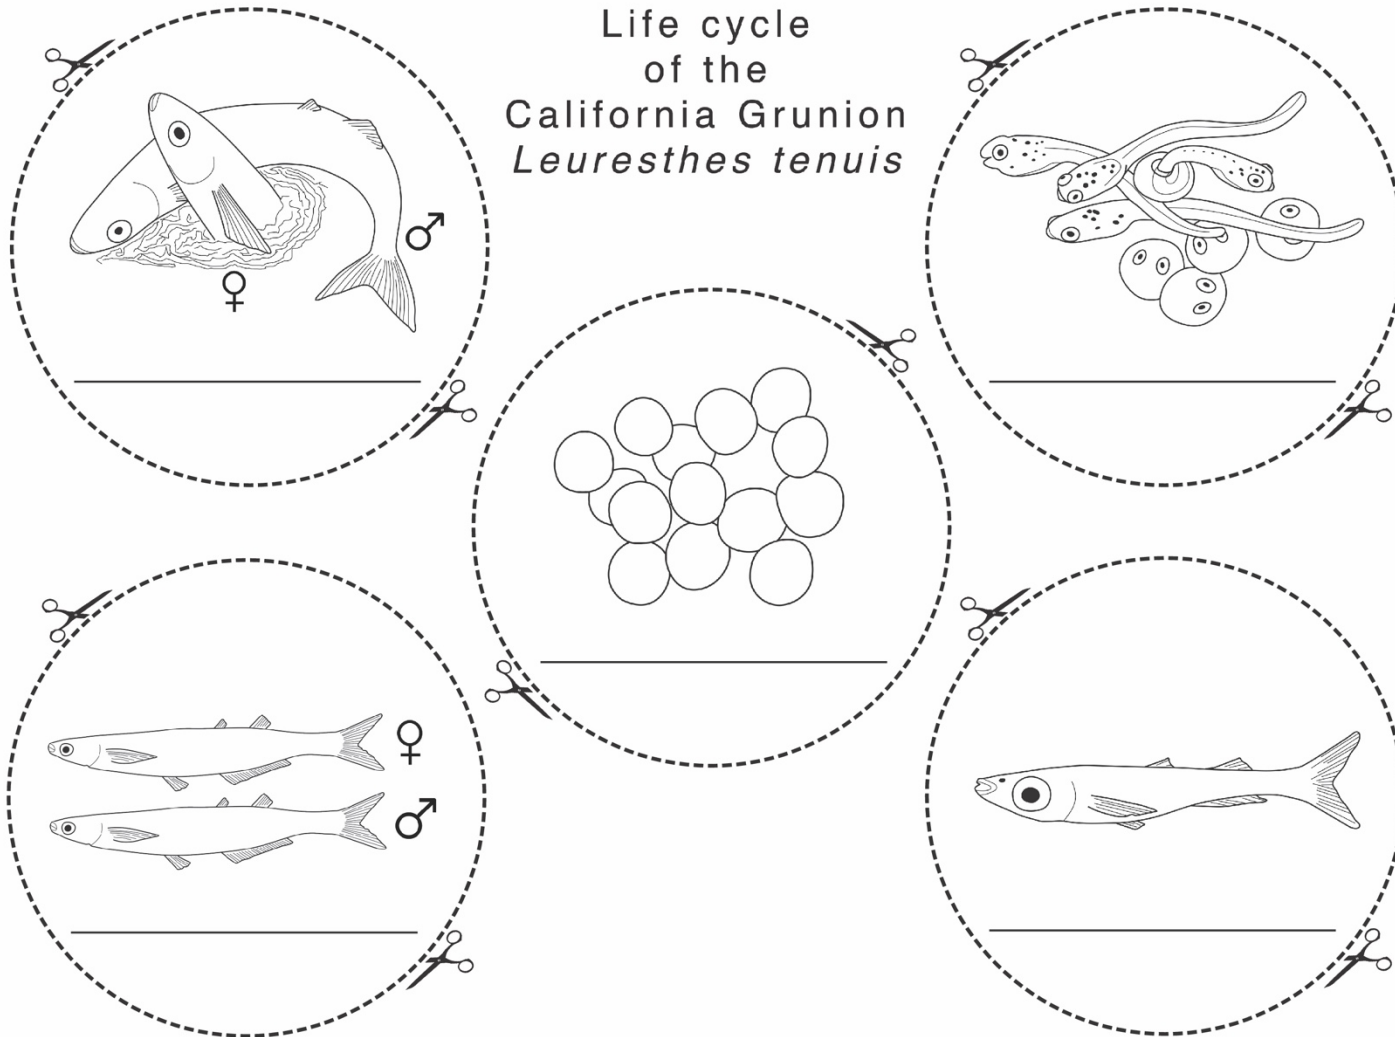

**Cabrillo
Marine
Aquarium**

Worksheet: California Grunion Life Cycle Coloring Sheet

Cut out the different life stages of the grunion, name the stage, color, then glue (or tape) them in the correct order!

3720 STEPHEN M. WHITE DRIVE • SAN PEDRO, CALIFORNIA 90731
PHONE 310-548-7562 • FAX 310-548-2649 • www.cabrillosmarineaquarium.org
A FACILITY OF THE CITY OF LOS ANGELES DEPARTMENT OF RECREATION AND PARKS
WITH SUPPORT FROM FRIENDS OF CABRILLO MARINE AQUARIUM